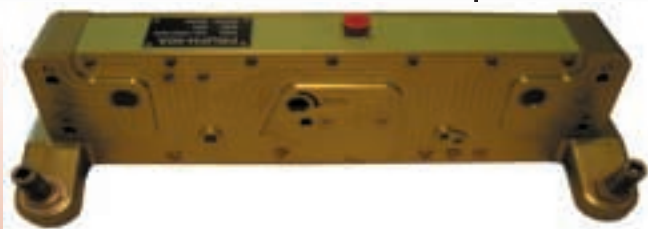

ARMAMENT SYSTEMS

Most helicopters can be converted into a very effective Gun-Ship by adding compatible weapon systems.

Rock Wings Ltd. offers a pilot-operated Armament System for day- and night-time operations with machine guns, rocket launchers and other weapon platform that can be installed on both sides of the fuselage.

1. External mount and 14" release units

An external mount is attached to the helicopter's fuselage providing stability for the weapons platform. 14" NATO release units are incorporated in the mount creating a carrying position for armaments or any other payload.